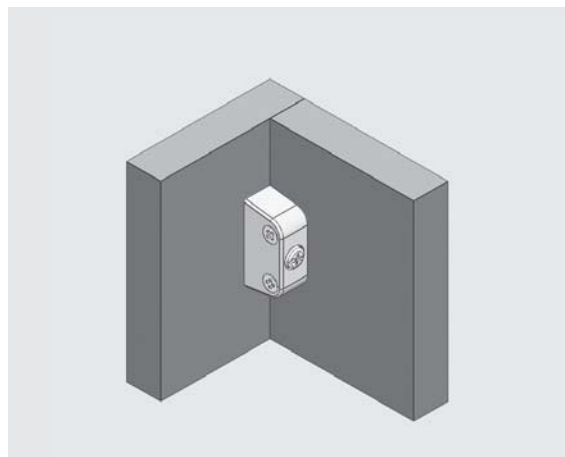

accessories and fitting systems

Trapez Connecting Fittings

- Coded according to the upper part's color.
- Used for building cabinets.
- Mounted as shown on the referring drawings.

* All dimensions in the graphs above are measured in mm.

Code Table

DESCRIPTION	CODE	PACKAGE
Plastic Connecting Fitting Cherry	108031	1000 Pcs/Box
Plastic Connecting Fitting Pear	10803A	1000 Pcs/Box
Plastic Connecting Fitting Brown	108033	1000 Pcs/Box
Plastic Connecting Fitting White	108034	1000 Pcs/Box
Plastic Connecting Fitting Oak	10803S	1000 Pcs/Box
Metal Connecting Fitting	108175	1000 Pcs/Box

Dimensions